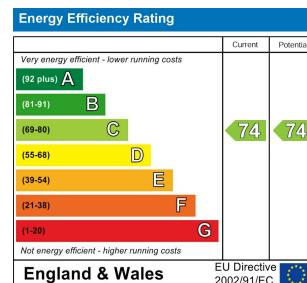

DIRECTIONS

CONTACT

West Midlands House
Gipsy Lane
Willenhall
West Midlands
WV13 2HA

E: info@redstones.co.uk

T: 01922 235 350

<http://www.redstones.co.uk>

REDSTONES
The Property Experts